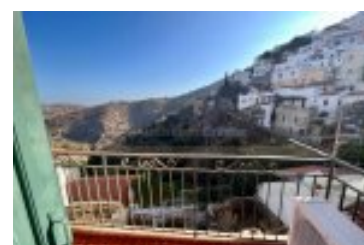

Kea: prime property, house or small shop in Ioulis

KEA

Описание

Unlock the potential of this remarkable village house situated near the entrance of Ioulis, Kea. With no steps to climb, captivating views, and dual-purpose functionality as a house or a shop, this property offers an exceptional opportunity. Entrance Convenience: Enjoy the ease of access as you step right into your village haven. No steps to navigate, making this property accessible to all. With its prominent location at the entrance, this property offers an ideal setting for a shop or business venture, drawing in locals and tourists alike. Authentic Kea Living: Live the authentic Kea island life while having everything you need within easy reach, from quaint village shops, tavernas to scenic walks.