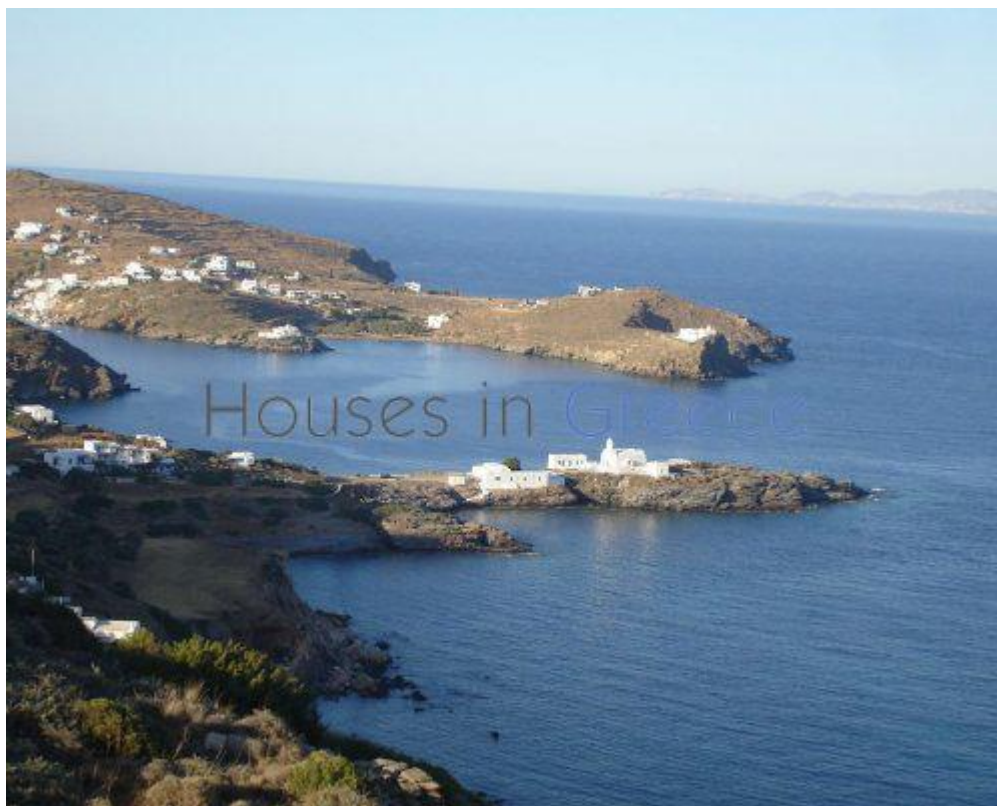

### Описание

On Sifnos, in the magic bay of Chrisopygi, amazing and rare plot for sale. The plot is of 13.500 m<sup>2</sup> in amphitheatrical shape and enjoys the best panoramic view of the area, with direct views on the monastery of Chrisopygi, the sea and the surrounding hills. It also has direct and easy access to the main road. This is one of the last plots for sale in the very sought after region!